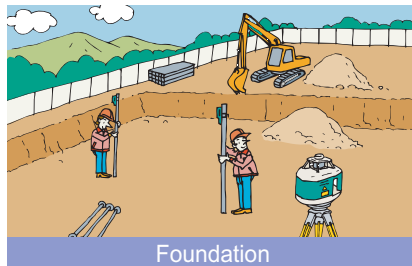

LP410

Leveling Laser

LR200 사용이 간편한 디텍터

고정밀도

- 디텍터 정도 $\pm 0.5\text{mm}$ 와 $\pm 2\text{mm}$ 중 선택 가능

세가지 가이드 : LCD, LED와 버저

- 양면 LCD 스크린
- 9단계의 레벨 등급과 범위 이탈 정보 표시
- 3가지 색상의 LED로 장거리에서도 쉽게 레이저 빔 주사

두 개의 기포

- 정밀도 향상을 위하여 LR200과 LPC5 (로드 클램프)에 기포 장착

견고하고 컴팩트한 본체

- IP66 방수, 방진 등급
- 190g의 가벼운 본체

	$\pm 0.5\text{mm}$ $\pm 2\text{mm}$ Green LED Lights
	$\pm 5\text{mm}$ 2 LEDs flash alternately
	$\pm 10\text{mm}$ LED flashes rapidly
	$\pm 15\text{mm}$ LED flashes
	More than $\pm 15\text{mm}$ LED flashes slowly
	Out of the range LED flashes rapidly

대형 건축물의 기초공사, 조경공사와 같은 대형 현장은 물론 실내 인테리어 현장 등 다양한 용도에 적합하다.

주식회사 소기아코리아

서울특별시 강남구 청담동 129-11
Tel : 02)514-0491(代)
서비스센터 : 02)514-8387/8
Fax : 02)514-0495
E-mail : support@sokkia.co.kr
http://www.sokkia.co.kr

LP410 사양

수평 정밀도	10 초 (1.5mm/30m, 4.8mm/100m)
셀프 레벨링 범위	$\pm 3^\circ$
측정 범위	지름 : 500m 반지름 : 250m
빔 직경	8mm
회전 속도	600rpm
광원	레이저 다이오드, 650nm 파장 (가시)
빔 출력	0.9mW 또는 그 이하
레이저 등급	Class 2
H.I. Alert	제공
경고 표시	셀프 레벨링 범위를 벗어났을 경우 배터리 전압이 낮을 경우
방수 방진 등급	IP56
작동 온도	$-20 \sim +50^\circ\text{C}$
규격	W192.5 x D167 x H189 mm
무게 (배터리 포함)	약 2kg
전원 공급	R14 (C) 배터리 x 4
연속 사용 시간	약 60 시간

*실제 측정 범위는 지역 상황 조건에 따라 다를 수 있음.

LR200 사양

탐지 감도	$\pm 0.5\text{mm}$ (± 0.02 in.) 또는 $\pm 2\text{mm}$ (± 0.08 in.)
탐지 범위	50mm (2 in.)
LCD 디스플레이	9 채널, 양면 부착
LED	주황색, 녹색(중앙), 적색
버저	강/중/OFF
막대기포	내장
방수 방진 등급	IP66
작동 온도	$-20 \sim +50^\circ\text{C}$
규격	W76 x D26 x H146 mm
무게 (배터리 포함)	190g
전원 공급	R6 (AA) 배터리 x 2
연속 사용 시간	약 100 시간
자동 전원 꺼짐	작동 후 약 30분